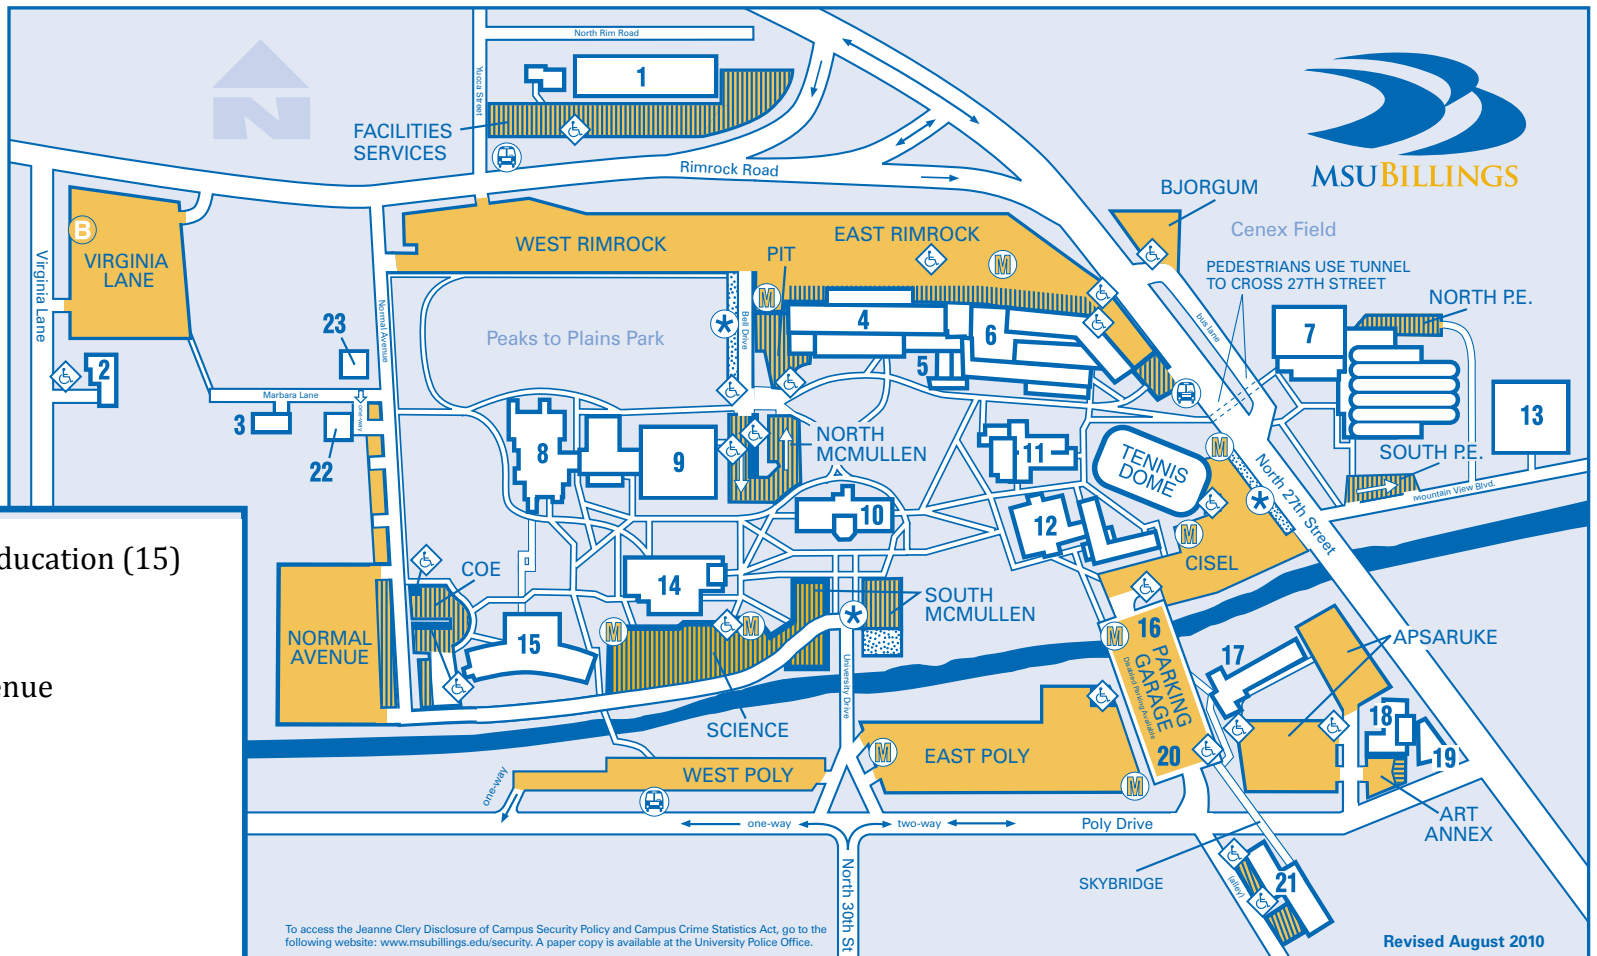

- Faculty and Staff Parking
- Student Parking
- Visitor Permit Parking
- Disabled Parking
- Hourly Pay'n'Display Permit Dispensers
  50¢/hr. (coins or bills accepted, dispensers make limited change)
- Motorcycle Parking
- Bus Parking
- City Bus Stop

Meeting in College of Education (15)
Room 122
Parking on Normal Avenue

Revised August 2010

Montana State University Billings Campus

1. Facilities Services	5. Student Union Building (SUB)	10. McMullen Hall	15. College of Education	20. University Police & Parking	23. Alumni/Guest House
2. Foundation House	6. Rimrock Hall	11. Academic Support Center	16. Parking Garage	21. McDonald Hall	24. Tech Building
3. Yellowstone Public Radio (KEMC-FM)	7. Physical Education Building	12. Cisel Hall	17. Apsaruke Hall	22. William R. Lowe Daycare and Enrichment Center	25. Health Sciences Building
4. Petro Hall	8. Liberal Arts Building	13. Student Family Housing (Housing Parking Only)	18. Art Annex		
	9. Library	14. Science Building	19. Poly Building